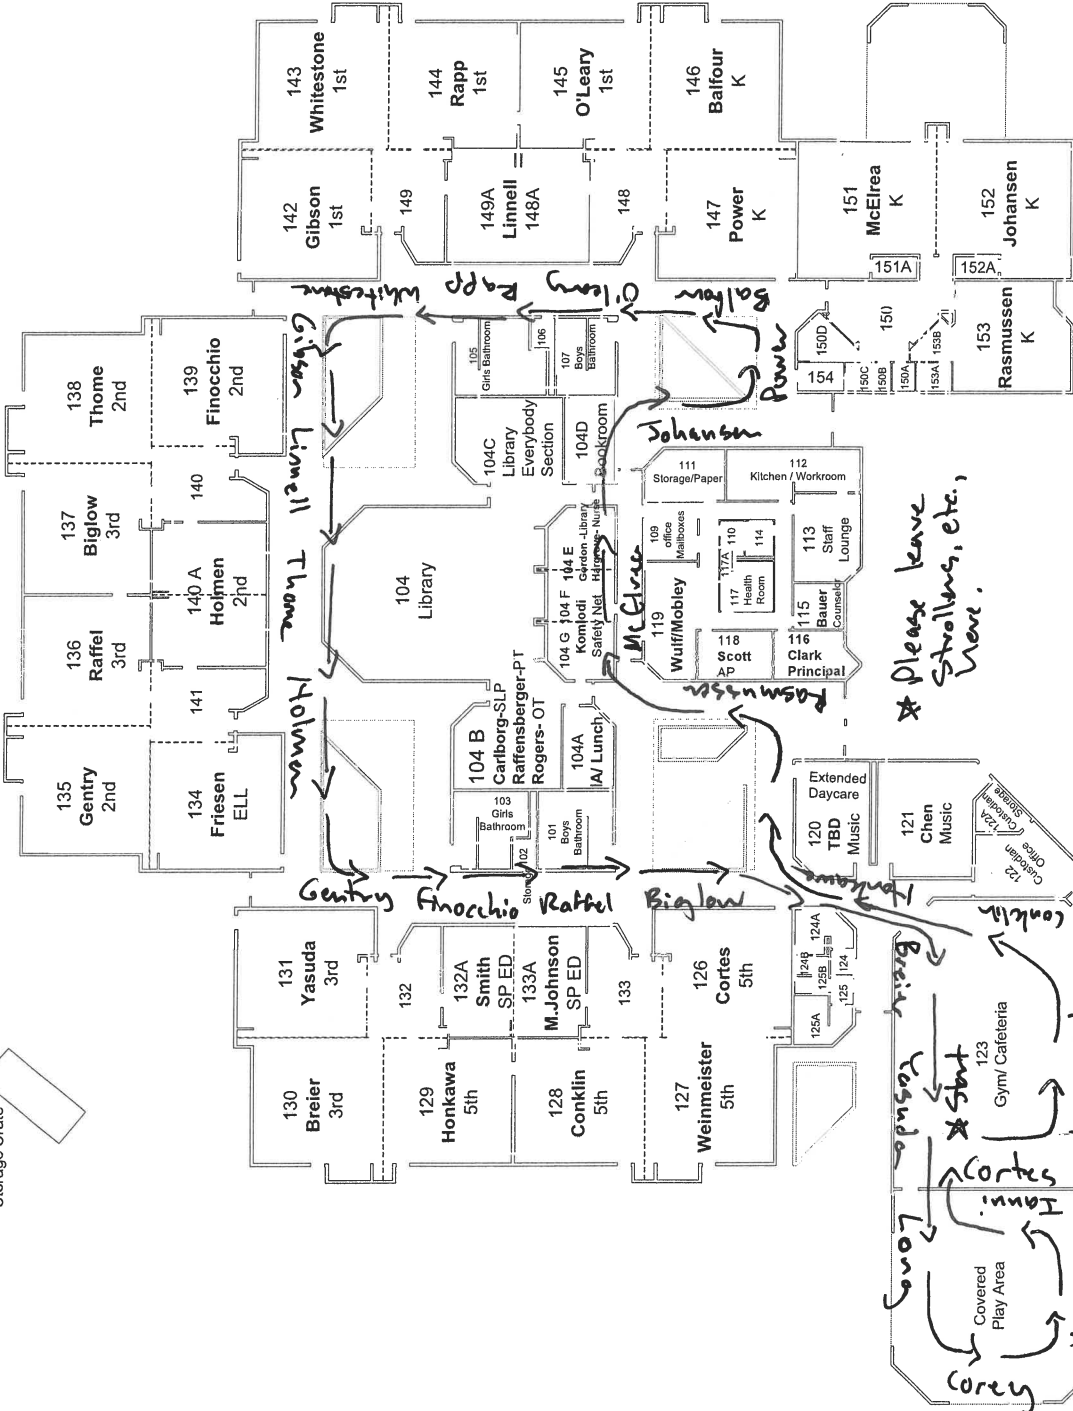

Inside Plan  
(If it is raining hand)

- P4 (335A) Ianni 4th
- P5 (335B) Hein 4th
- P2 (291) Corey 4th
- P3 (288) Extended Day

- P1 (352) Long 4th

Storage Crate

Rockwell 2018-19 8-26-18

PE Storage

Cotton / Horner- PE